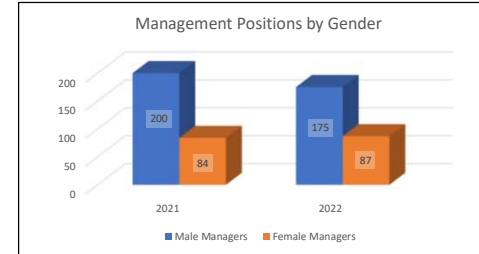

Gender Balance - Management Positions

Indicator	Scope	2021	2022
Total Managers	Eutelsat Group	284	262
Male Managers	Eutelsat Group	200	175
Female Managers	Eutelsat Group	84	87
% of Managerial Functions occupied by Women	Eutelsat Group	30%	33%
Total Managers	Eutelsat SA (France)	143	139
Male Managers	Eutelsat SA (France)	97	93
Female Managers	Eutelsat SA (France)	46	46
% of Managerial Functions occupied by Women	Eutelsat SA (France)	32%	33%
Total Managers	Eutelsat (Americas)	40	30
Male Managers	Eutelsat (Americas)	30	21
Female Managers	Eutelsat (Americas)	10	9
% of Managerial Functions occupied by Women	Eutelsat (Americas)	25%	30%
Total Managers	Eutelsat (Rest Of World)	101	93
Male Managers	Eutelsat (Rest Of World)	73	61
Female Managers	Eutelsat (Rest Of World)	28	32
% of Managerial Functions occupied by Women	Eutelsat (Rest Of World)	28%	34%

Gender Balance - Salaries

Indicator	Scope	2021	2022
Average Salary - Male Employee (Euros)	Eutelsat SA (France)	82 882	76 281
Average Salary - Female Employee (Euros)	Eutelsat SA (France)	66 813	62 834
Average Salary (Euros)	Eutelsat SA (France)	74 848	71 625
Average Salary - Male Employee (Euros)	Eutelsat (Mexico)		13 398
Average Salary - Female Employee (Euros)	Eutelsat (Mexico)		9 502
Average Salary (Euros)	Eutelsat (Mexico)		12 047
Average Salary - Male Employee (Euros)	Eutelsat (Italy - Turin)	51 500	51 848
Average Salary - Female Employee (Euros)	Eutelsat (Italy - Turin)	48 000	49 483
Average Salary (Euros)	Eutelsat (Italy - Turin)	50 300	51 026

Workforce - Turnover

Indicator	Scope	2021	2022
Departures	Eutelsat Group	163	188
Recruitments	Eutelsat Group	148	150
% Turnover	Eutelsat Group	14.01%	14.53%
Departures	Eutelsat SA (France)	70	92
Recruitments	Eutelsat SA (France)	54	85
% Turnover	Eutelsat SA (France)	10.21%	14.27%
Departures	Eutelsat (Americas)	12	17
Recruitments	Eutelsat (Americas)	20	24
% Turnover	Eutelsat (Americas)	12.12%	14.75%
Departures	Eutelsat (Rest Of World)	81	79
Recruitments	Eutelsat (Rest Of World)	74	41
% Turnover	Eutelsat (Rest Of World)	17.35%	15.26%

Training

Indicator	Scope	2021	2022
Total Training Hours	Eutelsat Group	6716	7519
Average Training Hours/employee	Eutelsat Group	14.76	8.96
Total Training Hours	Eutelsat SA (France)	4777	4451
Average Training Hours/employee	Eutelsat SA (France)	17.82	8.46
Total Training Hours	Eutelsat (Americas)	278	1920
Average Training Hours/employee	Eutelsat (Americas)	9.93	11.78
Total Training Hours	Eutelsat (Rest Of World)	1662	1148
Average Training Hours/employee	Eutelsat (Rest Of World)	10.45	7.65