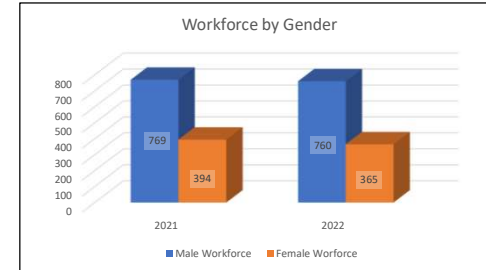

Key ESG Indicators 2022

Workforce - Age Profile

Indicator	Scope	2021	2022
Workforce < 25	Eutelsat Group	61	49
Workforce 25 ≤... ≤ 40	Eutelsat Group	473	438
Workforce 40 ≤... ≤ 60	Eutelsat Group	572	577
Workforce ≥ 60	Eutelsat Group	37	42
Total Workforce	Eutelsat Group	1143	1106
Workforce < 25	Eutelsat SA (France)	35	36
Workforce 25 ≤... ≤ 40	Eutelsat SA (France)	220	212
Workforce 40 ≤... ≤ 60	Eutelsat SA (France)	333	327
Workforce ≥ 60	Eutelsat SA (France)	30	36
Total Workforce	Eutelsat SA (France)	618	611
Workforce < 25	Eutelsat (Americas)	8	2
Workforce 25 ≤... ≤ 40	Eutelsat (Americas)	55	66
Workforce 40 ≤... ≤ 60	Eutelsat (Americas)	75	78
Workforce ≥ 60	Eutelsat (Americas)	1	2
Total Workforce	Eutelsat (Americas)	139	146
Workforce < 25	Eutelsat (Rest Of World)	18	11
Workforce 25 ≤... ≤ 40	Eutelsat (Rest Of World)	198	160
Workforce 40 ≤... ≤ 60	Eutelsat (Rest Of World)	164	174
Workforce ≥ 60	Eutelsat (Rest Of World)	6	4
Total Workforce*	Eutelsat (Rest Of World)	386	349

* Age profile information not available for all entities in the Rest of the World category

Workforce - Gender Balance

Indicator	Scope	2021	2022
Total workforce	Eutelsat Group	1163	1125
Male Workforce	Eutelsat Group	769	760
Female Workforce	Eutelsat Group	394	365
Total workforce	Eutelsat Group	34%	32%
Total workforce	Eutelsat SA (France)	618	611
Male Workforce	Eutelsat SA (France)	402	404
Female Workforce	Eutelsat SA (France)	216	207
Total workforce	Eutelsat SA (France)	35%	34%
Total workforce	Eutelsat (Americas)	139	146
Male Workforce	Eutelsat (Americas)	95	102
Female Workforce	Eutelsat (Americas)	44	44
Total workforce	Eutelsat (Americas)	32%	30%
Total workforce	Eutelsat (Rest Of World)	406	368
Male Workforce	Eutelsat (Rest Of World)	272	254
Female Workforce	Eutelsat (Rest Of World)	134	114
Total workforce	Eutelsat (Rest Of World)	33%	31%