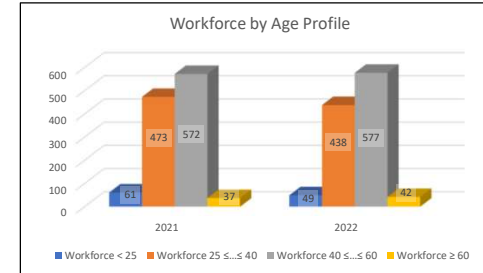

Key ESG Indicators 2022

Workforce - Age Profile

Indicator	Scope	2021	2022
Workforce < 25	Eutelsat Group	61	49
Workforce 25 ≤... ≤ 40	Eutelsat Group	473	438
Workforce 40 ≤... ≤ 60	Eutelsat Group	572	577
Workforce ≥ 60	Eutelsat Group	37	42
Total Workforce	Eutelsat Group	1143	1106
Workforce < 25	Eutelsat SA (France)	35	36
Workforce 25 ≤... ≤ 40	Eutelsat SA (France)	220	212
Workforce 40 ≤... ≤ 60	Eutelsat SA (France)	333	327
Workforce ≥ 60	Eutelsat SA (France)	30	36
Total Workforce	Eutelsat SA (France)	618	611
Workforce < 25	Eutelsat (Americas)	8	2
Workforce 25 ≤... ≤ 40	Eutelsat (Americas)	55	66
Workforce 40 ≤... ≤ 60	Eutelsat (Americas)	75	78
Workforce ≥ 60	Eutelsat (Americas)	1	2
Total Workforce	Eutelsat (Americas)	139	146
Workforce < 25	Eutelsat (Rest Of World)	18	11
Workforce 25 ≤... ≤ 40	Eutelsat (Rest Of World)	198	160
Workforce 40 ≤... ≤ 60	Eutelsat (Rest Of World)	164	174
Workforce ≥ 60	Eutelsat (Rest Of World)	6	4
Total Workforce*	Eutelsat (Rest Of World)	386	349

* Age profile information not available for all entities in the Rest of the World category

Workforce - Gender Balance

Indicator	Scope	2021	2022
Total workforce	Eutelsat Group	1163	1125
Male Workforce	Eutelsat Group	769	760
Female Workforce	Eutelsat Group	394	365
Total workforce	Eutelsat Group	34%	32%
Total workforce	Eutelsat SA (France)	618	611
Male Workforce	Eutelsat SA (France)	402	404
Female Workforce	Eutelsat SA (France)	216	207
Total workforce	Eutelsat SA (France)	35%	34%
Total workforce	Eutelsat (Americas)	139	146
Male Workforce	Eutelsat (Americas)	95	102
Female Workforce	Eutelsat (Americas)	44	44
Total workforce	Eutelsat (Americas)	32%	30%
Total workforce	Eutelsat (Rest Of World)	406	368
Male Workforce	Eutelsat (Rest Of World)	272	254
Female Workforce	Eutelsat (Rest Of World)	134	114
Total workforce	Eutelsat (Rest Of World)	33%	31%